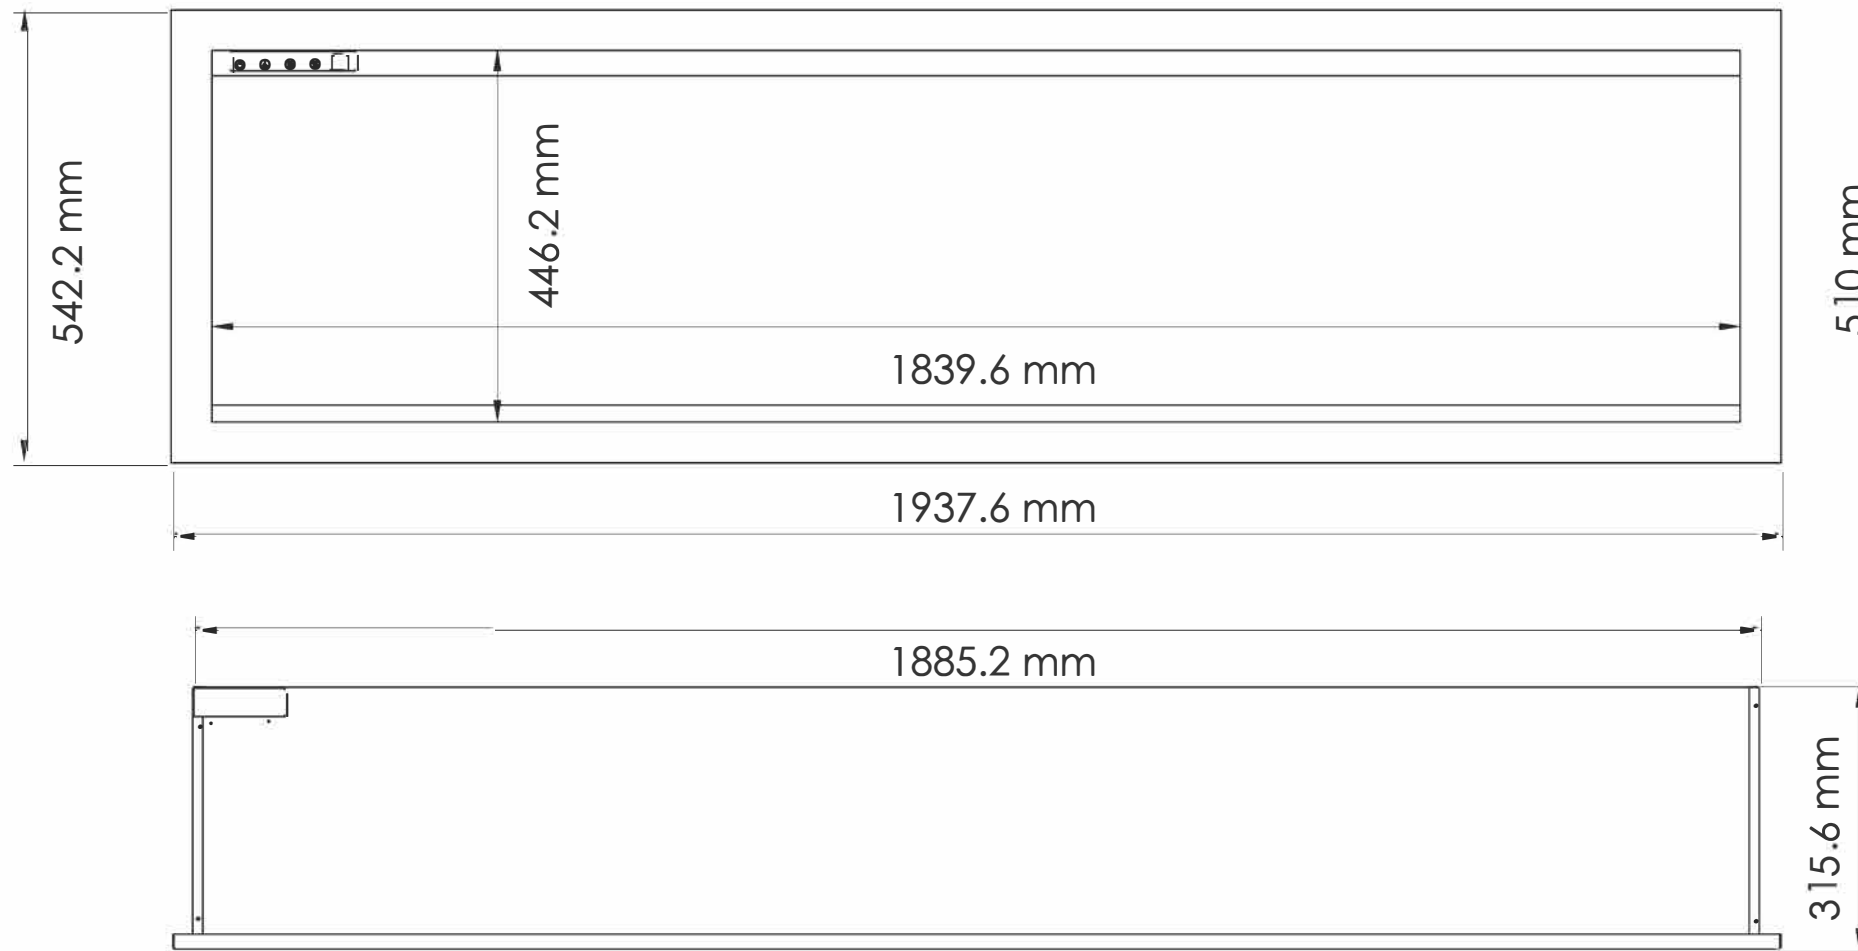

TECHNICAL SPECIFICATIONS		
VOLTS	120	
AMPS	12.5	
WATTS	1465	
HEATER	HIGH	1465 watts
	LOW	750 watts
NO HEATER	60.4 watts	
LAMPS	QUANTITY	max
	WATTS	LED
	TOTAL WATTS	45 watts
ROTOR MOTOR	1 at 2.9 watts	
HEIGHT, WIDTH, DEPTH	20 1/8 x 74 1/4 x 11 3/4	
GLASS VIEWING OPENING	17 5/8 x 72 3/8	
SURROUND SIZE	21 3/8 x 76 1/4	
SHIPPING SIZE	23 3/4 x 80 1/2 x 16	
SHIPPING WEIGHT	159.09 lbs	
STEEL FRONT	UNIT	
		Included
PLUG LOCATION	Left Side	
CORD LENGTH	76"	
APPROX. HEATING AREA	400 sq ft	

Amantii

SYMMETRY 74 XT LUMINA

SERIES LUMINA	MODEL SYM-74-XT-LUMINA		REV 1
SCALE 1" = 1'-0"	DATE: 09/14/2023		SHEET 1 OF 1

TECHNICAL SPECIFICATIONS		
VOLTS	120	
AMPS	12.5	
WATTS	1465	
HEATER	HIGH	1465 watts
	LOW	750 watts
NO HEATER	60.4 watts	
LAMPS	QUANTITY	max
	WATTS	
	TOTAL WATTS	45 watts
ROTOR MOTOR	1 at 2.9 watts	
HEIGHT, WIDTH, DEPTH	51 x 188.5 x 29.7 cm	
GLASS VIEWING OPENING	44.6 x 183.9 cm	
SURROUND SIZE	54.2 x 193.8 cm	
SHIPPING SIZE	40.6 x 204.1 x 60 cm	
SHIPPING WEIGHT	72.16kg	
GLASS FRONT	UNIT	
		Included
PLUG LOCATION	Left Side	
CORD LENGTH	193 cm	
APPROX. HEATING AREA	37 sqm	

Amantii
SYMMETRY XT LUMINA

SERIES LUMINA	MODEL SYM-74-XT-LUMINA		REV 1
SCALE 1:12	DATE: 09/14/2023		SHEET 1 OF 1